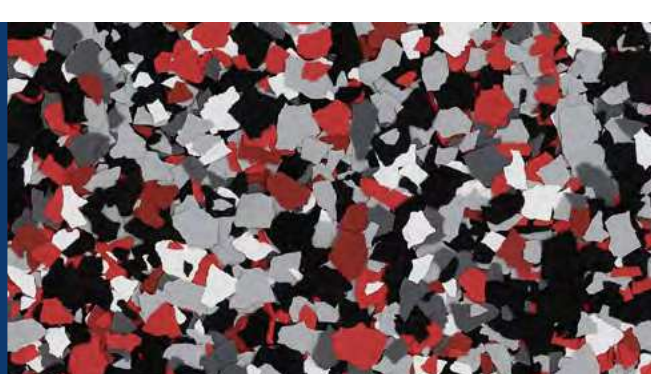

Statement Collection
ARCTIC BLAST

Recommended Base Coat

CAMBRIA LIGHT GREY DARK GREY

Statement Collection
INFERNO

Recommended Base Coat

CAMBRIA LIGHT GREY DARK GREY