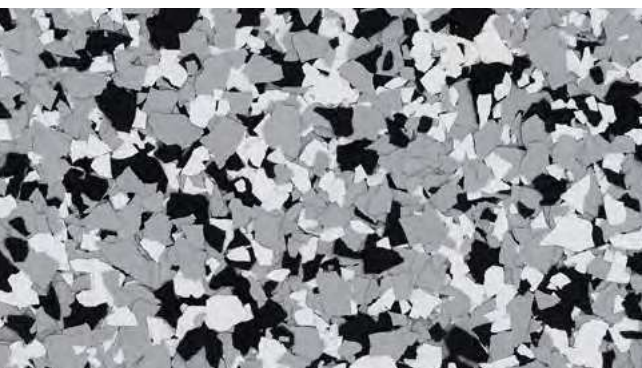

Monochrome Collection
TUXEDO

Recommended Base Coat

CAMBRIA LIGHT GREY

Monochrome Collection
GALAXY

Recommended Base Coat

BLACK