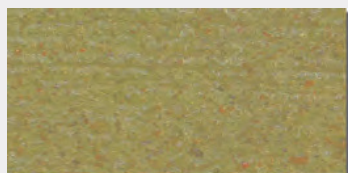

# DECORATIVE CONCRETE COLOR DYE SYSTEM

- Shown on textured broom-swept concrete

ColoradoSpringsGarageFloors.com

Light Gray\*

Medium Gray\*

Dark Gray\*

Lime\*

Sun Buff\*

Buff\*

Taupe\*

Teal\*

Raw Sienna

Black

Chestnut

Chocolate Brown

Glacier

Forrest Green

Burnt Sienna

Eggplant

Dixie Red

Sand

Turquoise

Saddle Brown

Terra Cotta

Gold

Midnight Black

Slate Blue

Green

Mahogany

Caramel

Walnut

\* Only available in liquid Concrete Colour Dye. Not available in Interior Colour Dye Polishing Powder.