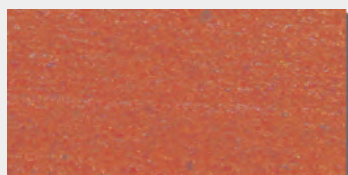

# DECORATIVE CONCRETE COLOR DYE SYSTEM

- Shown on textured broom-swept concrete

ColoradoSpringsGarageFloors.com

Light Gray\*

Medium Gray\*

Dark Gray\*

Lime\*

Sun Buff\*

Buff\*

Taupe\*

Teal\*

Raw Sienna

Black

Chestnut

Chocolate Brown

Glacier

Forrest Green

Burnt Sienna

Eggplant

Dixie Red

Sand

Turquoise

Saddle Brown

Terra Cotta

Gold

Midnight Black

Slate Blue

Green

Mahogany

Caramel

Walnut

\* Only available in liquid Concrete Colour Dye. Not available in Interior Colour Dye Polishing Powder.