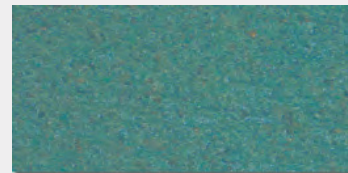

# DECORATIVE CONCRETE COLOR DYE SYSTEM

- Shown on textured broom-swept concrete

ColoradoSpringsGarageFloors.com

Light Gray\*

Medium Gray\*

Dark Gray\*

Lime\*

Sun Buff\*

Buff\*

Taupe\*

Teal\*

Raw Sienna

Black

Chestnut

Chocolate Brown

Glacier

Gold

Midnight Black

Slate Blue

Green

Mahogany

Caramel

Walnut

\* Only available in liquid Concrete Colour Dye. Not available in Interior Colour Dye Polishing Powder.