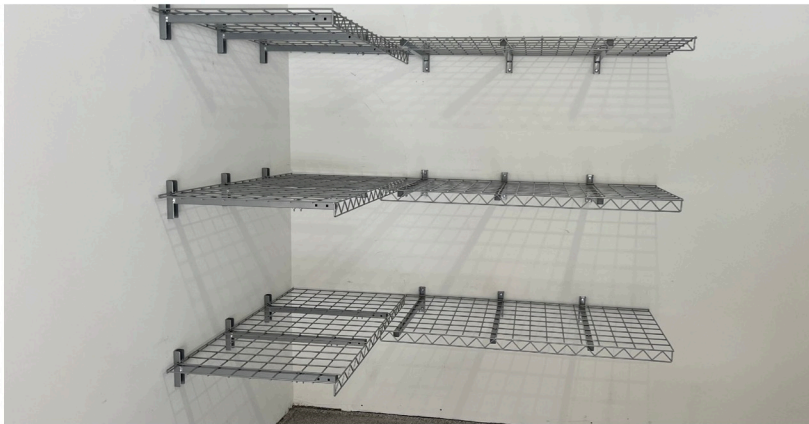

SLAT-WALL

- We install onto wood, drywall or cement
- Strong & durable Cellular Foam PVC
- Cleans easily and is impervious to water
- Holds more than 100 pounds per hook
- Flame retardant
- Made in America

STEEL SHELVING

Strong shelves up to 800 pound capacity

OVERHEAD STORAGE

- Strong and durable steel alloy
- Rated to support up to 800 pounds depending on the model you choose
- Adjustable heights to fit any storage need without obstructing the operation of your garage door.