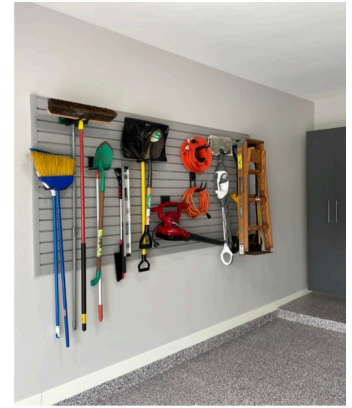

Colors with High Gloss Retention.

Polyaspartic coatings are UV, impact and abrasion resistant. We offer many standard colors and we can also order custom color blends. Most garage floors are installed in one day.

SLAT-WALL

- We install onto wood, drywall or cement
- Strong & durable Cellular Foam PVC
- Cleans easily and is impervious to water
- Holds more than 100 pounds per hook
- Flame retardant
- Made in America

STEEL SHELVING

Strong shelves up to 800 pound capacity

OVERHEAD STORAGE

- Strong and durable steel alloy
- Rated to support up to 800 pounds depending on the model you choose
- Adjustable heights to fit any storage need without obstructing the operation of your garage door.