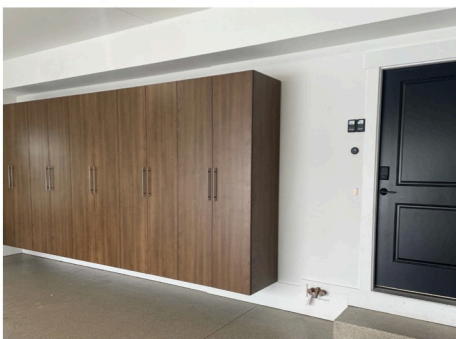

SLIDE-LOK®

Garage Floors & Storage Systems

CABINETS

- Optional drawers and drawer banks
- Custom designs
- Lifetime warranty*
- Commercial quality furniture board with thermally fused laminate
- 6 way adjustable concealed soft closed hinges
- Full extension 100# ball bearing soft close glides
- Off floor mounting
- T-Pull & Flush mount handles available
- Custom sizes available

*Subject to certain limitations and exclusions. Ask dealer for specific warranty information

The Perfect Fit...

Modular Design

We can easily customize your storage system to meet your needs. Whether you need just a few cabinets or an entire garage interior.

Colorado Springs
Garage Floors
ColoradoSpringsGarageFloors.com

719-359-7312