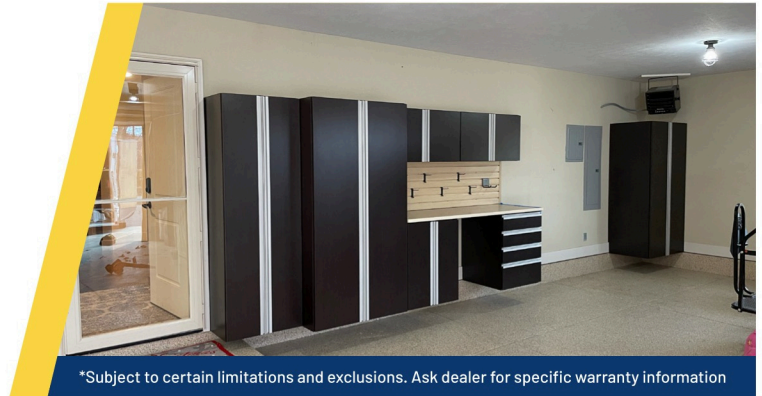

Colorado Springs
Garage Floors
ColoradoSpringsGarageFloors.com

719-359-7312

SLIDE-LOK[®]

Garage Floors & Storage Systems

CABINETS

- Optional drawers and drawer banks
- Custom designs
- Lifetime warranty*
- Commercial quality furniture board with thermally fused laminate
- 6 way adjustable concealed soft closed hinges
- Full extension 100# ball bearing soft close glides
- Off floor mounting
- T-Pull & Flush mount handles available
- Custom sizes available