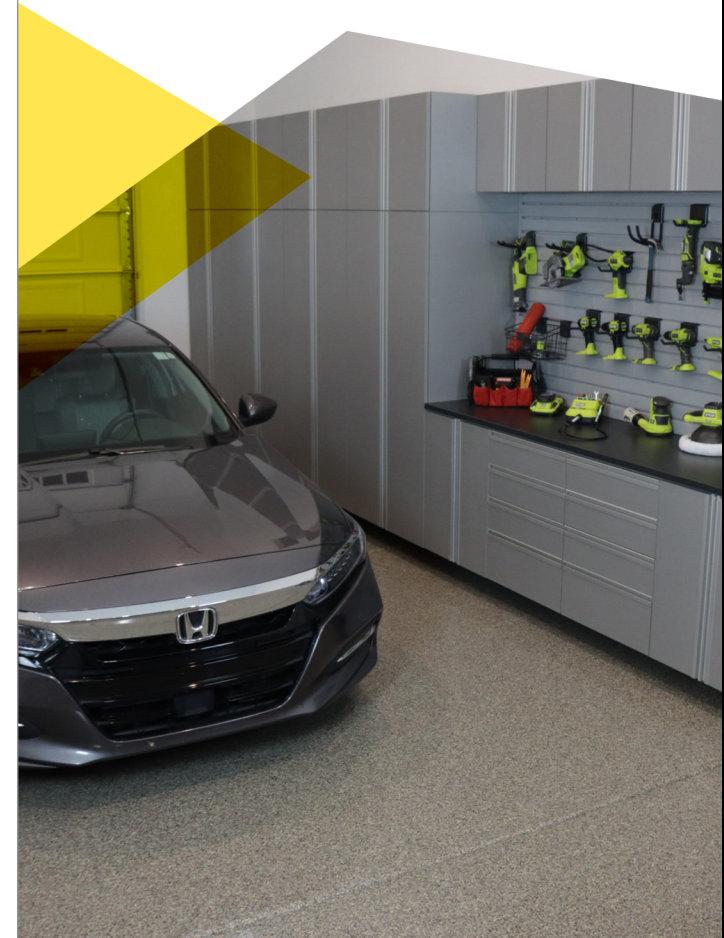

SLIDE-LOK®
Garage Floors & Storage Systems