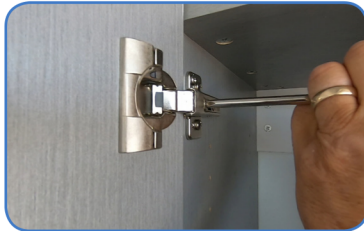

CUSTOM DESIGNS AND SIZES AVAILABLE

W= Wall cabinet

T= Tall cabinet (pantry)

U= Upper cabinet

W x H x D

W242424

W242416

W362424

W362416

U242012

U362012

T247224

T247216

T367224

T367216

T248224

T248416

T368424

T368416