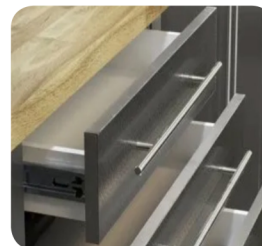

Free float off
floor design

Drawers can hold up
to 75lbs based on the
drawer slides

Classic Black

White

Carleton

Flavie

Stainless

Canadian Gray