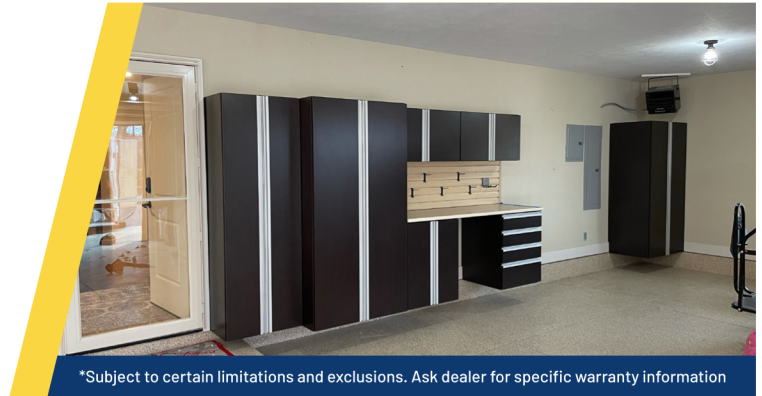

**Colorado Springs
Garage Floors**
ColoradoSpringsGarageFloors.com

719-359-7312

SLIDE-LOK®

Garage Floors & Storage Systems

CABINETS

- Optional drawers and drawer banks
- Custom designs
- Lifetime warranty*
- Commercial quality furniture board with thermally fused laminate
- 6 way adjustable concealed soft closed hinges
- Full extension 100# ball bearing soft close glides
- Off floor mounting
- T-Pull & Flush mount handles available
- Custom sizes available