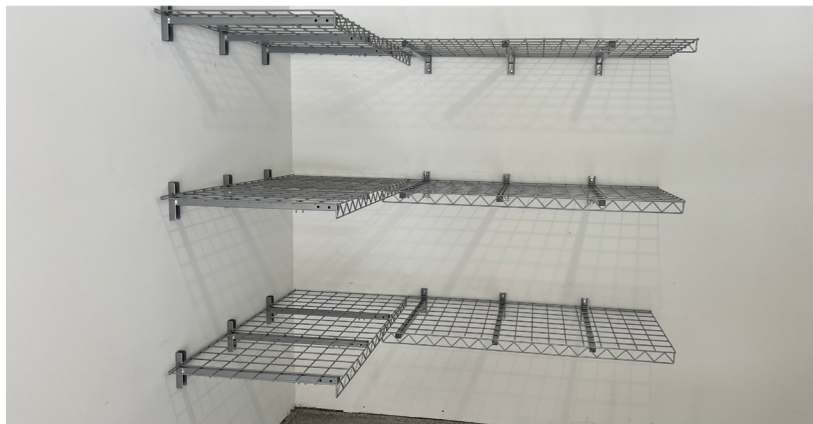

SLAT-WALL

- We install onto wood, drywall or cement
- Strong & durable Cellular Foam PVC
- Cleans easily and is impervious to water
- Holds more than 100 pounds per hook
- Flame retardant
- Made in America

STEEL SHELVING

Strong shelves up to 800 pound capacity

OVERHEAD STORAGE

- Strong and durable steel alloy
- Rated to support up to 800 pounds depending on the model you choose
- Adjustable heights to fit any storage need without obstructing the operation of your garage door.